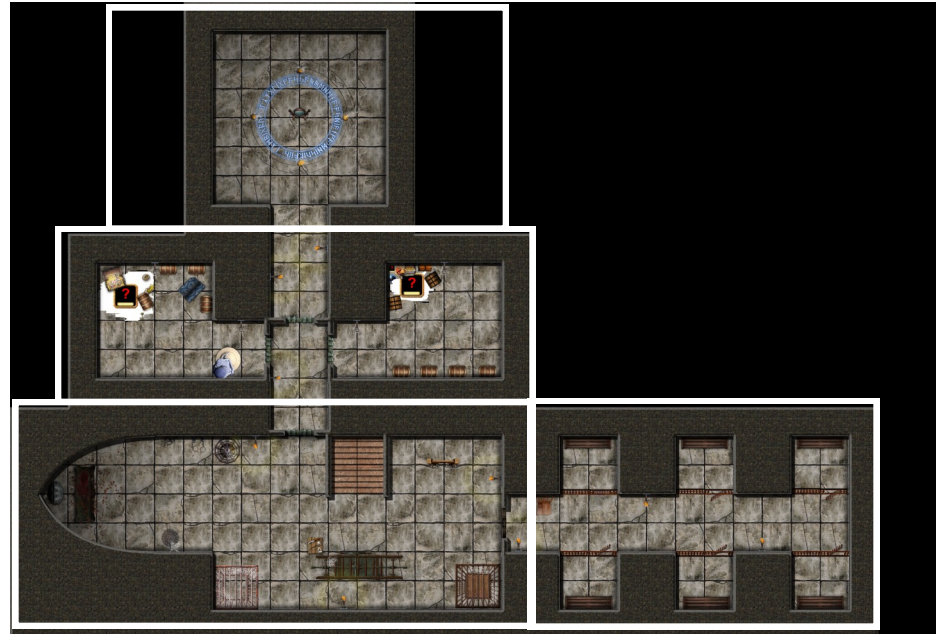

Maps for “The Midnight Mirror” by Paizo Publishing. Boroi Manor—Cellar

Instructions:

This map is designed to be printed on 8½” x 11” (letter) paper and mounted on foamcore tiles which break up the map into four sections as shown on the accompanying diagram. The map tiles have significant overlap, so you can avoid seam lines going through important features. This will not provide a rectangular map!