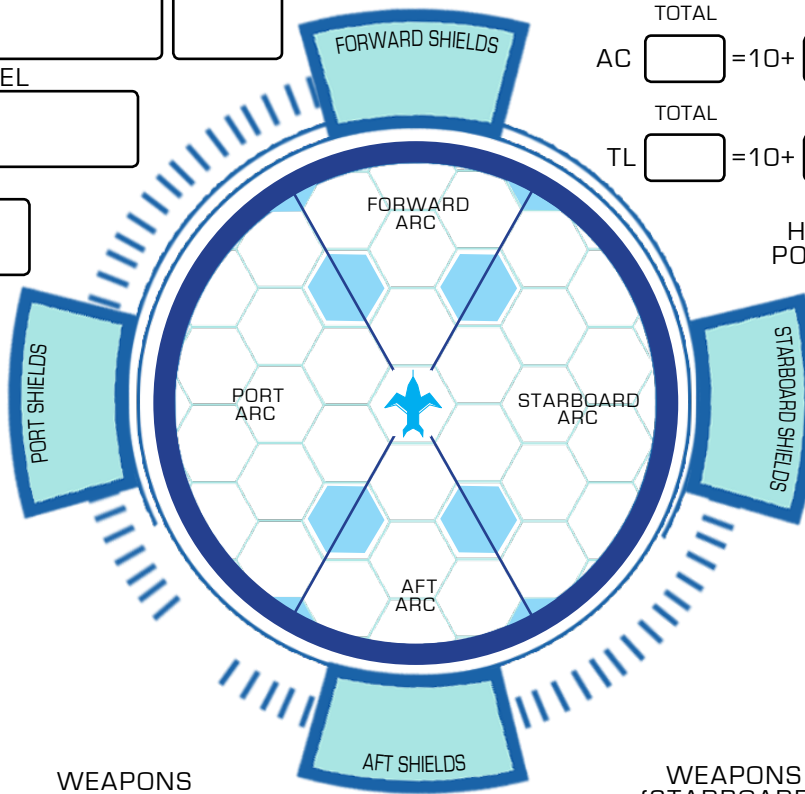

STARSHIP NAME

TIER

STARSHIP SHEET

MAKE AND MODEL

TIER

SIZE

FRAME

SPEED

MANEUVERABILITY

DRIFT RATING

WEAPONS (FORWARD)

WEAPONS (PORT)

WEAPONS (AFT)

WEAPONS (STARBOARD)

WEAPONS (TURRET)

AC TOTAL = 10 + PILOT RANKS + ARMOR BONUS + SIZE MOD + MISC MOD

TL TOTAL = 10 + PILOT RANKS + COUNTER-MEASURES + SIZE MOD + MISC MOD

HULL POINTS TOTAL CURRENT

DAMAGE THRESHOLD CRITICAL THRESHOLD

SHIELD TOTAL CURRENT

MODIFIERS

CREW

CAPTAIN, ENGINEERS, GUNNERS, PILOT, SCIENCE OFFICERS

NOTES

POWER CORE

POWER CORE

DRIFT ENGINE

DRIFT ENGINE

SYSTEMS

Computer, Sensors, Armor, Defenses, Other

EXPANSION BAYS